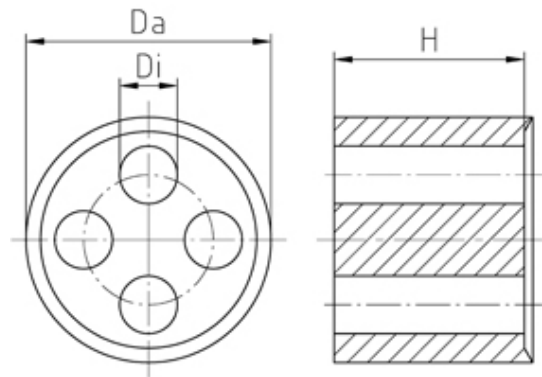

Inserts/Accessories

Range: Cable Glands/Grommets

Part Number: WJ-DM 16/4x2.3

DESCRIPTION

Sealing insert, Internal dia 4x2.3 Ext. Dia 11.7

CABLE GLANDS/GROMMETS FEATURES

- Sealing rings are constructed from Evoprene TPE

*Subject to technical modification without notice.
Typographical and other errors do not justify claim for damages.*

SPECIFICATION

Product Type	Standard
Min Temperature Rating °C	-30
Max Temperature Rating °C	100
Thread Size	M16
External Diameter (mm)	11.7
Sealing Insert	Evoprene TPE
Interior Diameter (mm)	4x2.3
Comments	assembled in PERFECT series: 50.6xx M//zXz, 50.6xx Pazzzz/zXz
Height (mm)	7.6