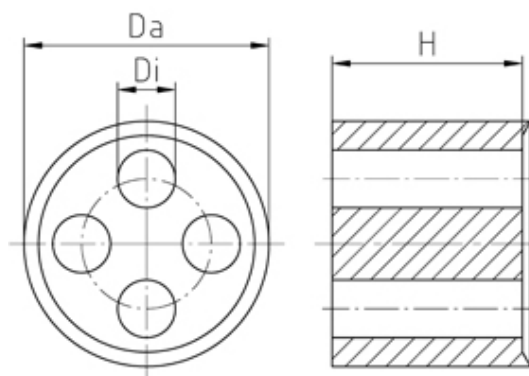

## Range: Cable Glands/Grommets

Part Number: WJ-DM 16/2x4

---

---

### DESCRIPTION

Sealing insert, Internal dia 2x4 Ext. Dia 11.7

*Subject to technical modification without notice.*

*Typographical and other errors do not justify claim for damages.*

## SPECIFICATION

<b>Product Type</b>	Standard
<b>Min Temperature Rating °C</b>	-30
<b>Max Temperature Rating °C</b>	100
<b>Thread Size</b>	M16
<b>External Diameter (mm)</b>	11.7
<b>Sealing Insert</b>	Evoprene TPE
<b>Interior Diameter (mm)</b>	2x4
<b>Comments</b>	assembled in PERFECT series: 50.6xx M//zXz, 50.6xx Pazzzz/zXz
<b>Height (mm)</b>	7.6