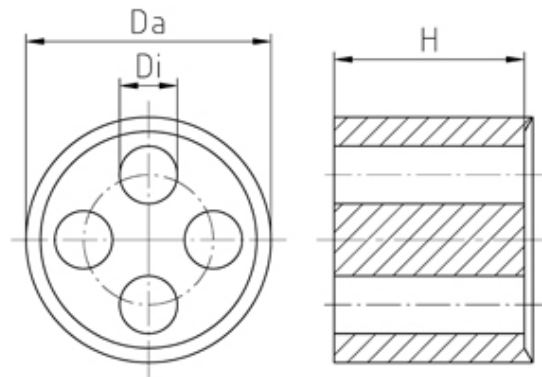

Inserts/Accessories

Range: Cable Glands/Grommets

Part Number: WJ-DM 12/3x2.3

DESCRIPTION

Sealing insert, Internal dia 3x2.3 Ext. Dia 8.5

CABLE GLANDS/GROMMETS FEATURES

- Sealing rings are constructed from Evoprene TPE

Subject to technical modification without notice.

Typographical and other errors do not justify claim for damages.

SPECIFICATION

Product Type	Standard
Min Temperature Rating °C	-30
Max Temperature Rating °C	100
Thread Size	M12
External Diameter (mm)	8.5
Sealing Insert	Evoprene TPE
Interior Diameter (mm)	3x2.3
Comments	assembled in PERFECT series: 50.6xx M//zXz, 50.6xx Pazzzz/zXz
Height (mm)	6.6