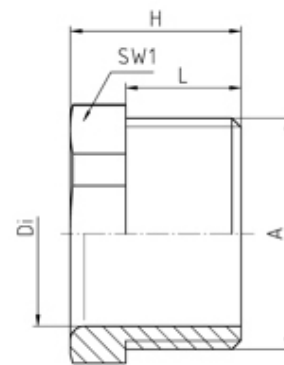

Pressure Screws

Range: Cable Glands/Grommets

Order Code: GPS-NMS-M40-GL (08M40PA)

DESCRIPTION

Pressure screw PA7035 M40X1.5 thread length 16

*Subject to technical modification without notice.
Typographical and other errors do not justify claim for damages.*

SPECIFICATION

Product Type	Standard
Body Material	Polyamide
Min Temperature Rating °C	-30
Max Temperature Rating °C	100
IP Rating	dependent on the combination with other components
Colour	Light Grey - RAL 7035
Thread Size	M40
External Connecting Thread Type	Metric
Thread Length (mm)	16
Interior Diameter (mm)	34
Width Across Flat 1 (mm)	42
Height (mm)	24
Connecting Thread Size	M40x1.5
Additional Material Detail	Body - Polyamide PA6 GF30