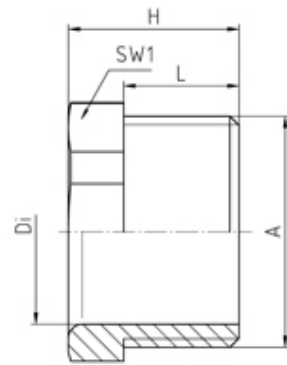

Pressure Screws

Range: Cable Glands/Grommets

Order Code: GPS-NMS-M32-GL (08M32PA)

DESCRIPTION

Pressure screw PA7035 M32 thread length 14.5

*Subject to technical modification without notice.
Typographical and other errors do not justify claim for damages.*

SPECIFICATION

Product Type	Standard
Body Material	Polyamide
Min Temperature Rating °C	-30
Max Temperature Rating °C	100
IP Rating	dependent on the combination with other components
Colour	Light Grey - RAL 7035
Thread Size	M32
External Connecting Thread Type	Metric
Thread Length (mm)	14.5
Interior Diameter (mm)	26
Width Across Flat 1 (mm)	34
Height (mm)	20.5
Connecting Thread Size	M32x1.5
Additional Material Detail	Body - Polyamide PA6 GF30