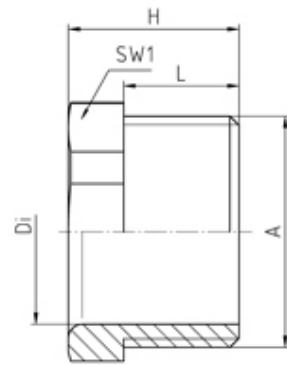

## Range: Cable Glands/Grommets

Order Code: GPS-NMS-M25-GL (08M25PA)

### DESCRIPTION

Pressure screw PA7035 M25 thread length 12.5

*Subject to technical modification without notice.  
Typographical and other errors do not justify claim for damages.*

## SPECIFICATION

<b>Product Type</b>	Standard
<b>Body Material</b>	Polyamide
<b>Min Temperature Rating °C</b>	-30
<b>Max Temperature Rating °C</b>	100
<b>IP Rating</b>	dependent on the combination with other components
<b>Colour</b>	Light Grey - RAL 7035
<b>Thread Size</b>	M25
<b>External Connecting Thread Type</b>	Metric
<b>Thread Length (mm)</b>	12.5
<b>Interior Diameter (mm)</b>	20
<b>Width Across Flat 1 (mm)</b>	26
<b>Height (mm)</b>	18.5
<b>Connecting Thread Size</b>	M25x1.5
<b>Additional Material Detail</b>	Body - Polyamide PA6 GF30