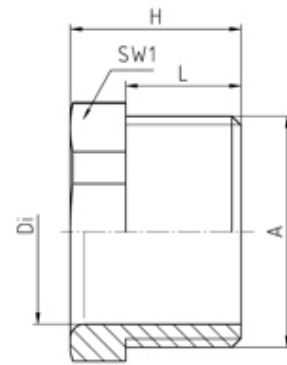

Pressure Screws

Range: Cable Glands/Grommets

Order Code: GPS-NMS-M25-GL (08M25PA)

DESCRIPTION

Pressure screw PA7035 M25 thread length 12.5

*Subject to technical modification without notice.
Typographical and other errors do not justify claim for damages.*

SPECIFICATION

Product Type	Standard
Body Material	Polyamide
Min Temperature Rating °C	-30
Max Temperature Rating °C	100
IP Rating	dependent on the combination with other components
Colour	Light Grey - RAL 7035
Thread Size	M25
External Connecting Thread Type	Metric
Thread Length (mm)	12.5
Interior Diameter (mm)	20
Width Across Flat 1 (mm)	26
Height (mm)	18.5
Connecting Thread Size	M25x1.5
Additional Material Detail	Body - Polyamide PA6 GF30