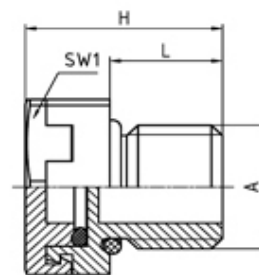

Venting Elements/Breather Plugs

Range: Cable Glands/Grommets

Part Number: JDAE12PA067035

DESCRIPTION

Venting element thread length 6 Light Grey - RAL 7035

CABLE GLANDS/GROMMETS FEATURES

- Typical air flow 90 - 130 ml/min/cm² at $\Delta p = 0,01$ bar
- Water entry pressure > 1 bar
- Temperature range -40°C to +100°C
- Protection grade IP66 / IP67 / IP69K

Subject to technical modification without notice.

Typographical and other errors do not justify claim for damages.