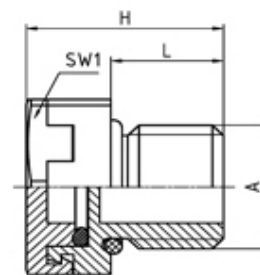

Venting Elements/Breather Plugs

Range: Cable Glands/Grommets

Order Code: JDAE12PA7035

DESCRIPTION

Venting element thread length 10 Light Grey - RAL 7035

CABLE GLANDS/GROMMETS FEATURES

- Typical air flow 90 - 130 ml/min/cm²; at $\Delta p = 0,01$ bar
- Water entry pressure > 1 bar
- Temperature range -40°C/+100°C
- Protection grade IP66 / IP67 / IP69K

Subject to technical modification without notice.

Typographical and other errors do not justify claim for damages.

SPECIFICATION

Product Type	Standard
Body Material	Polyamide
Min Temperature Rating °C	-40
Max Temperature Rating °C	100
IP Rating	IP66/IP67/IP69K
Colour	Light Grey - RAL 7035
External Connecting Thread Type	Metric
Thread Length (mm)	10
Membrane	Polyether sulphone PES
Typical Air Flow	90 - 130 ml/min/cm2, 0,01 bar
Water Entry Pressure	> 1 bar
Width Across Flat 1 (mm)	17
Height (mm)	17.8
Connecting Thread Size	M12x1.5
Test Standard	Washers - Steel zinc-plated, Locknut - Brass CuZn39Pb3, nickel-plated, O-Ring - Nitrile rubber
Torque Settings	> 0.7Nm