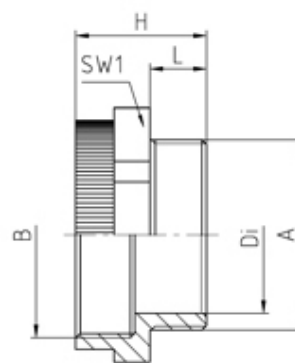

## Range: Cable Glands/Grommets

Part Number: M25M32PA

### DESCRIPTION

Enlarger PA7035 M25/M32X1,5 thread length 8

*Subject to technical modification without notice.*

*Typographical and other errors do not justify claim for damages.*

## SPECIFICATION

<b>Product Type</b>	Standard
<b>Body Material</b>	Polyamide
<b>Min Temperature Rating °C</b>	-30
<b>Max Temperature Rating °C</b>	100
<b>IP Rating</b>	dependent on the combination with other components
<b>Colour</b>	Light Grey - RAL 7035
<b>Thread Size</b>	M25-M32
<b>External Connecting Thread Type</b>	M32x1.5
<b>Internal Connecting Thread Type</b>	Metric, as per EN 60423
<b>Thread Length (mm)</b>	8
<b>Interior Diameter (mm)</b>	19
<b>Width Across Flat 1 (mm)</b>	37
<b>Height (mm)</b>	37
<b>Connecting Thread Size</b>	M25x1.5
<b>Additional Material Detail</b>	Body - Polyamide PA6 GF30