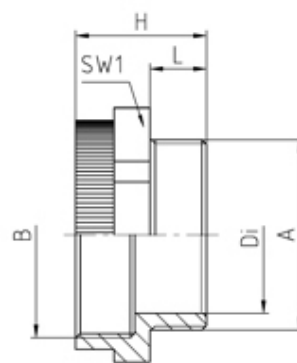

Enlargers

Range: Cable Glands/Grommets

Part Number: M20M25PA

DESCRIPTION

Enlarger PA7035 M20/M25X1,5 thread length 8

Subject to technical modification without notice.

Typographical and other errors do not justify claim for damages.

SPECIFICATION

Product Type	Standard
Body Material	Polyamide
Min Temperature Rating °C	-30
Max Temperature Rating °C	100
IP Rating	dependent on the combination with other components
Colour	Light Grey - RAL 7035
Thread Size	M20-M25
External Connecting Thread Type	M25x1.5
Internal Connecting Thread Type	Metric, as per EN 60423
Thread Length (mm)	8
Interior Diameter (mm)	15
Width Across Flat 1 (mm)	30
Height (mm)	21
Connecting Thread Size	M20x1.5
Additional Material Detail	Body - Polyamide PA6 GF30