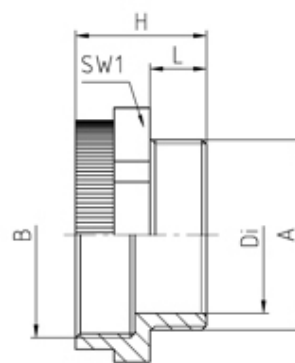

Enlargers

Range: Cable Glands/Grommets

Part Number: M16M20PA

DESCRIPTION

Enlarger PA7035 M16/M20X1,5 thread length 8

Subject to technical modification without notice.

Typographical and other errors do not justify claim for damages.

SPECIFICATION

Product Type	Standard
Body Material	Polyamide
Min Temperature Rating °C	-30
Max Temperature Rating °C	100
IP Rating	dependent on the combination with other components
Colour	Light Grey - RAL 7035
Thread Size	M16-M20
External Connecting Thread Type	M20x1.5
Internal Connecting Thread Type	Metric, as per EN 60423
Thread Length (mm)	8
Interior Diameter (mm)	11
Width Across Flat 1 (mm)	24
Height (mm)	20.5
Connecting Thread Size	M16x1.5
Additional Material Detail	Body - Polyamide PA6 GF30