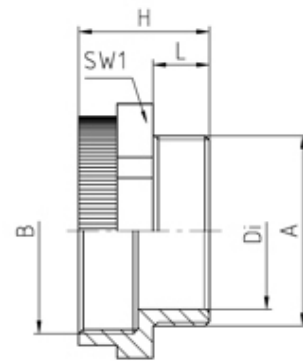

## Range: Cable Glands/Grommets

Part Number: M40M20 PA/SW

### DESCRIPTION

Reduction PA/SW M40/M20X1,5 thread length 10

*Subject to technical modification without notice.  
Typographical and other errors do not justify claim for damages.*

## SPECIFICATION

<b>Product Type</b>	Standard
<b>Body Material</b>	Polyamide
<b>Min Temperature Rating °C</b>	-30
<b>Max Temperature Rating °C</b>	100
<b>IP Rating</b>	dependent on the combination with other components
<b>Colour</b>	Black - RAL 9005
<b>Thread Size</b>	M40 - M20
<b>External Connecting Thread Type</b>	M20x1.5
<b>Internal Connecting Thread Type</b>	Metric, as per EN 60423
<b>Thread Length (mm)</b>	10
<b>Width Across Flat 1 (mm)</b>	46
<b>Height (mm)</b>	16
<b>Connecting Thread Size</b>	M40x1.5
<b>Additional Material Detail</b>	Body - Polyamide PA6 GF30