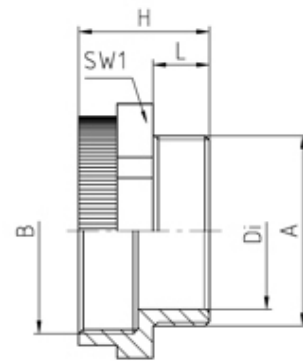

## Range: Cable Glands/Grommets

Part Number: M32M20 PA/SW

### DESCRIPTION

Reduction PA/SW M32/M20X1,5 thread length 10

*Subject to technical modification without notice.  
Typographical and other errors do not justify claim for damages.*

## SPECIFICATION

<b>Product Type</b>	Standard
<b>Body Material</b>	Polyamide
<b>Min Temperature Rating °C</b>	-30
<b>Max Temperature Rating °C</b>	100
<b>IP Rating</b>	dependent on the combination with other components
<b>Colour</b>	Black - RAL 9005
<b>Thread Size</b>	M32 - M20
<b>External Connecting Thread Type</b>	M20x1.5
<b>Internal Connecting Thread Type</b>	Metric, as per EN 60423
<b>Thread Length (mm)</b>	10
<b>Width Across Flat 1 (mm)</b>	36
<b>Height (mm)</b>	16
<b>Connecting Thread Size</b>	M32x1.5
<b>Additional Material Detail</b>	Body - Polyamide PA6 GF30