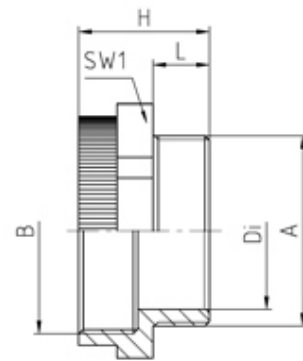

## Range: Cable Glands/Grommets

Part Number: M32M16 PA/SW

### DESCRIPTION

Reduction PA/SW M32/M16X1,5 thread length 10

*Subject to technical modification without notice.  
Typographical and other errors do not justify claim for damages.*

## SPECIFICATION

<b>Product Type</b>	Standard
<b>Body Material</b>	Polyamide
<b>Min Temperature Rating °C</b>	-30
<b>Max Temperature Rating °C</b>	100
<b>IP Rating</b>	dependent on the combination with other components
<b>Colour</b>	Black - RAL 9005
<b>Thread Size</b>	M32 - M16
<b>External Connecting Thread Type</b>	M16x1.5
<b>Internal Connecting Thread Type</b>	Metric, as per EN 60423
<b>Thread Length (mm)</b>	10
<b>Width Across Flat 1 (mm)</b>	36
<b>Height (mm)</b>	16
<b>Connecting Thread Size</b>	M32x1.5
<b>Additional Material Detail</b>	Body - Polyamide PA6 GF30