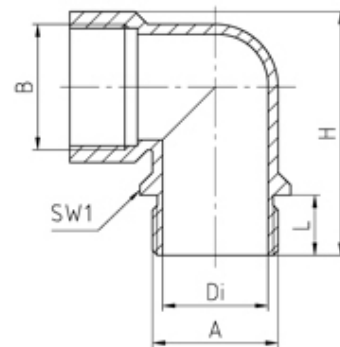

Elbow Glands

Range: Cable Glands/Grommets

Order Code: GCG-EMS-M40-GL (21.640PA7035)

DESCRIPTION

Elbow cable gland PA7035 M40 thread length 14 min/max cable dia -

Subject to technical modification without notice.

Typographical and other errors do not justify claim for damages.

SPECIFICATION

Product Type	Standard
Body Material	Polyamide
Min Temperature Rating °C	-20
Max Temperature Rating °C	100
IP Rating	max 68 dependent on the combination with other com
Colour	Light Grey - RAL 7035
Thread Size	M40
External Connecting Thread Type	M40x1.5
Thread Length (mm)	14
Interior Diameter (mm)	35
Width Across Flat 1 (mm)	44
Height (mm)	67
Connecting Thread Size	M40x1.5
Additional Material Detail	Body - Polyamide PA6 GF30