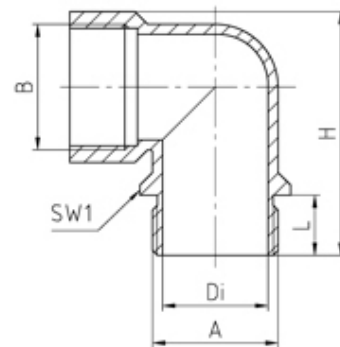

Elbow Glands

Range: Cable Glands/Grommets

Order Code: GCG-EMS-M25-GL (21.625PA7035)

DESCRIPTION

Elbow cable gland PA7035 M25 thread length 12 min/max cable dia -

Subject to technical modification without notice.

Typographical and other errors do not justify claim for damages.

SPECIFICATION

Product Type	Standard
Body Material	Polyamide
Min Temperature Rating °C	-20
Max Temperature Rating °C	100
IP Rating	max 68 dependent on the combination with other com
Colour	Light Grey - RAL 7035
Thread Size	M25
External Connecting Thread Type	M25x1.5
Thread Length (mm)	12
Interior Diameter (mm)	21
Width Across Flat 1 (mm)	29
Height (mm)	48.5
Connecting Thread Size	M25x1.5
Additional Material Detail	Body - Polyamide PA6 GF30