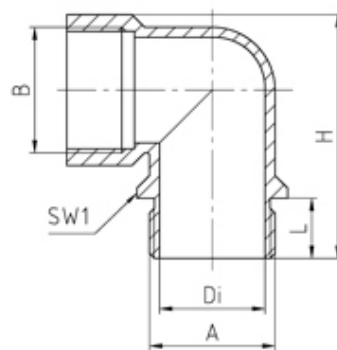

## Range: Cable Glands/Grommets

Order Code: GCG-EMS-M20-GL (21.620PA7035)

### DESCRIPTION

Elbow cable gland PA7035 M20 thread length 12 min/max cable dia -

*Subject to technical modification without notice.*

*Typographical and other errors do not justify claim for damages.*

## SPECIFICATION

<b>Product Type</b>	Standard
<b>Body Material</b>	Polyamide
<b>Min Temperature Rating °C</b>	-20
<b>Max Temperature Rating °C</b>	100
<b>IP Rating</b>	max 68 dependent on the combination with other com
<b>Colour</b>	Light Grey - RAL 7035
<b>Thread Size</b>	M20
<b>External Connecting Thread Type</b>	M20x1.5
<b>Thread Length (mm)</b>	12
<b>Interior Diameter (mm)</b>	16
<b>Width Across Flat 1 (mm)</b>	23
<b>Height (mm)</b>	42
<b>Connecting Thread Size</b>	M20x1.5
<b>Additional Material Detail</b>	Body - Polyamide PA6 GF30