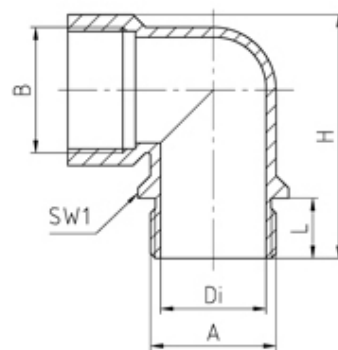

Elbow Glands

Range: Cable Glands/Grommets

Order Code: GCG-EMS-M16-GL (21.616PA7035)

DESCRIPTION

Elbow cable gland PA7035 M16 thread length 12 min/max cable dia -

Subject to technical modification without notice.

Typographical and other errors do not justify claim for damages.

SPECIFICATION

Product Type	Standard
Body Material	Polyamide
Min Temperature Rating °C	-20
Max Temperature Rating °C	100
IP Rating	max 68 dependent on the combination with other com
Colour	Light Grey - RAL 7035
Thread Size	M16
External Connecting Thread Type	M16x1.5
Thread Length (mm)	12
Interior Diameter (mm)	12.2
Width Across Flat 1 (mm)	19
Height (mm)	38
Connecting Thread Size	M16x1.5
Additional Material Detail	Body - Polyamide PA6 GF30