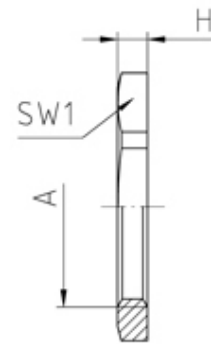

Locknuts

Range: Cable Glands/Grommets

Part Number: 50.250 ES

DESCRIPTION

Locknut ES M50X1,5 thread length M50x1.5 Body - Stainless steel
1.4305

CABLE GLANDS/GROMMETS FEATURES

- Stainless Steel

*Subject to technical modification without notice.
Typographical and other errors do not justify claim for damages.*

SPECIFICATION

Product Type	ES
Body Material	Stainless steel
Max Temperature Rating °C	200
Thread Size	M50
Internal Connecting Thread Type	Metric, as per EN 60423
Width Across Flat 1 (mm)	60
Height (mm)	5
Connecting Thread Size	M50x1.5
Additional Material Detail	Body - Stainless steel 1.4305