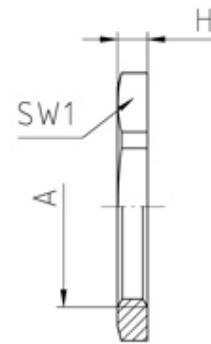

Locknuts

Range: Cable Glands/Grommets

Part Number: 50.216 ES

DESCRIPTION

Locknut ES M16X1,5 thread length M16x1.5 Body - Stainless steel
1.4305

CABLE GLANDS/GROMMETS FEATURES

- Stainless Steel

*Subject to technical modification without notice.
Typographical and other errors do not justify claim for damages.*

SPECIFICATION

Product Type	ES
Body Material	Stainless steel
Max Temperature Rating °C	200
Thread Size	M16
Internal Connecting Thread Type	Metric, as per EN 60423
Width Across Flat 1 (mm)	19
Height (mm)	2.8
Connecting Thread Size	M16x1.5
Additional Material Detail	Body - Stainless steel 1.4305