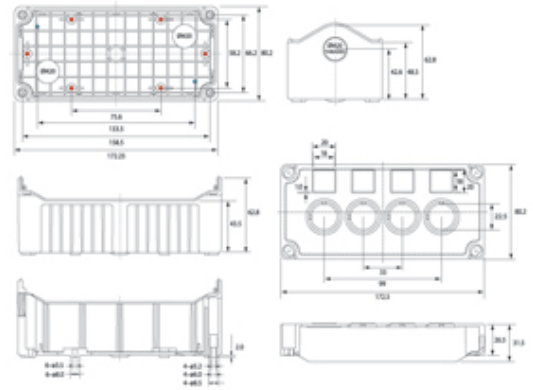

DE04D-A-GG-4

Size 4, deep base ABS material grey lid grey base with 4 holes

SPECIFICATION

Product Type	Deep base
Number of Holes	4
Base Style	Deep base
Base Colour	Grey
Lid Colour	Grey
Enclosure Material	ABS-UL94-HB
IP Rating	67
Min Temperature °C	-10
Max Temperature °C	65
Height (mm)	80
Width (mm)	172
Depth (mm)	78
Accessories Available	Snap-on flange & DIN Rail brackets