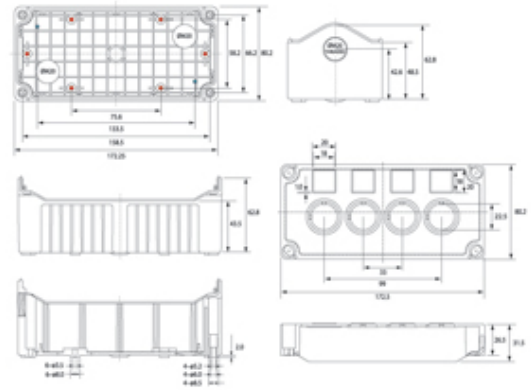

DE04D-A-GG-4

Size 4, deep base ABS material grey lid grey base with 4 holes

SPECIFICATION

Product Type	Deep base
Number of Holes	4
Base Style	Deep base
Base Colour	Grey
Lid Colour	Grey
Enclosure Material	ABS-UL94-HB
IP Rating	67
Min Temperature °C	-10
Max Temperature °C	65
Height (mm)	80
Width (mm)	172
Depth (mm)	78
Accessories Available	Snap-on flange & DIN Rail brackets