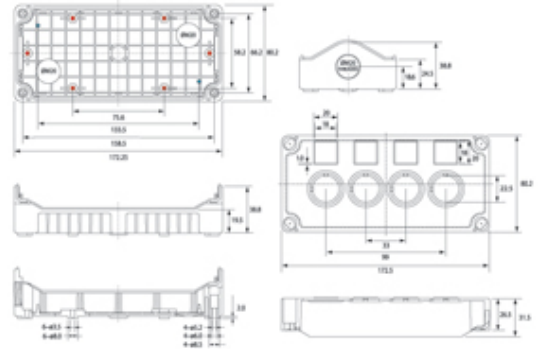

## DE04S-A-GB-4

Size 4, standard base ABS material grey lid black base with 4 holes

### SPECIFICATION

<b>Product Type</b>	Standard base
<b>Number of Holes</b>	4
<b>Base Style</b>	Standard base
<b>Base Colour</b>	Black
<b>Lid Colour</b>	Grey
<b>Enclosure Material</b>	ABS-UL94-HB
<b>IP Rating</b>	67
<b>Min Temperature °C</b>	-10
<b>Max Temperature °C</b>	65
<b>Height (mm)</b>	80
<b>Width (mm)</b>	172
<b>Depth (mm)</b>	53
<b>Accessories Available</b>	Snap-on flange & DIN Rail brackets