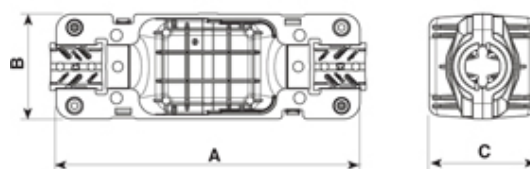

Gel Filled

Range: Weatherproof/Waterproof Connectors

Order Code: CGL-I4B-S03 (5660/4///221)

Dimensioni / Dimensions (mm)

| A | B | C |
|-----|----|----|
| 120 | 40 | 41 |

Max volume interno disponibile ~ 25,92cm³

Max internal room available ~ 25.92cm³

DESCRIPTION

Paguro gel connector junction box black, 4 cable entry 7.5-16mm cable with 3 pole terminal block

WEATHERPROOF/WATERPROOF CONNECTORS FEATURES

- Patented memory Gel
- Can be rewired without renewal of internal Gel
- IP68 Protection as standard
- Supplied complete with connector
- Ideal for external connection applications
- The products can be buried without moisture ingress problems
- Up to 16 Amp current capability, depending on product

Features may vary by product throughout the range.

Subject to technical modification without notice.

Typographical and other errors do not justify claim for damages.

SPECIFICATION

| | |
|------------------------------------|------------------------------------|
| Colour | Black |
| Length (mm) | 138 |
| Width (mm) | 78 |
| Depth (mm) | 35 |
| Cable Entries | 4 |
| Max Current (A) | 16 |
| Max Voltage (V) | 250 |
| Number of Poles | 3 |
| Max Conductor Size (Sq mm) | 4 |
| Minimum Cable Diameter (mm) | 7.5 |
| Maximum Cable Diameter (mm) | 16 |
| IP Rating | 68 |
| Min Temperature Rating °C | -30 |
| Max Temperature Rating °C | 130 |
| Body Material | Nylon PA66 V0 |
| Fixing System | Cable |
| Gel Material | Sealing bi-component syliconic gel |
| Terminal Type | Screw - wp |