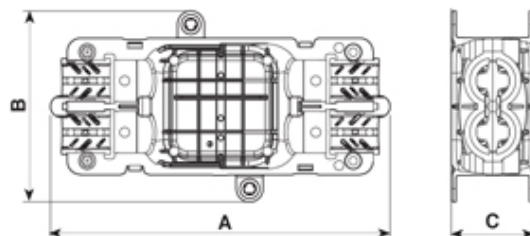

Gel Filled

Range: Weatherproof/Waterproof Connectors

Order Code: CGL-I4B-O05 (5660/5///221)

Dimensioni / Dimensions (mm)

A	B	C
138	78	35

Max volume interno disponibile ~ 27cm³

Max internal room available ~ 27cm³

DESCRIPTION

Paguro gel connector junction box black, 4 cable entry 7.5-16mm cable with 5 pole terminal block

WEATHERPROOF/WATERPROOF CONNECTORS FEATURES

- Patented memory Gel
- Can be rewired without renewal of internal Gel
- IP68 Protection as standard
- Supplied complete with connector
- Ideal for external connection applications
- The products can be buried without moisture ingress problems
- Up to 16 Amp current capability, depending on product

Features may vary by product throughout the range.

Subject to technical modification without notice.

Typographical and other errors do not justify claim for damages.

SPECIFICATION

Colour	Black
Length (mm)	138
Width (mm)	78
Depth (mm)	35
Cable Entries	4
Max Current (A)	16
Max Voltage (V)	250
Number of Poles	5
Max Conductor Size (Sq mm)	2.5
Minimum Cable Diameter (mm)	7.5
Maximum Cable Diameter (mm)	16
IP Rating	68
Min Temperature Rating °C	-30
Max Temperature Rating °C	130
Body Material	Nylon PA66 V0
Fixing System	Cable
Gel Material	Sealing bi-component syliconic gel
Terminal Type	Screw