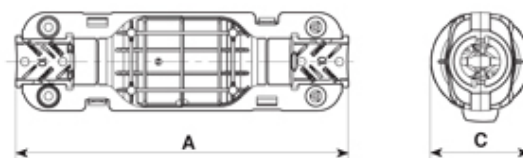

## Range: Weatherproof/Waterproof Connectors

Order Code: CGL-I2A-S03 (5650/3///221)

Dimensioni / Dimensions (mm)

A	C
100	29

### DESCRIPTION

Paguro gel connector junction box black, 2 cable entry 6.5-12mm cable with 3 pole terminal block

## SPECIFICATION

<b>Colour</b>	Black
<b>Length (mm)</b>	10
<b>Width (mm)</b>	29
<b>Depth (mm)</b>	29
<b>Cable Entries</b>	2
<b>Max Current (A)</b>	16
<b>Max Voltage (V)</b>	250
<b>Number of Poles</b>	3
<b>Max Conductor Size (Sq mm)</b>	2.5
<b>Minimum Cable Diameter (mm)</b>	6.5
<b>Maximum Cable Diameter (mm)</b>	12
<b>IP Rating</b>	68
<b>Min Temperature Rating °C</b>	-30
<b>Max Temperature Rating °C</b>	130
<b>Body Material</b>	Nylon PA66-V0
<b>Fixing System</b>	Cable
<b>Gel Material</b>	Sealing bi-component syliconic gel
<b>Terminal Type</b>	Screw - wp