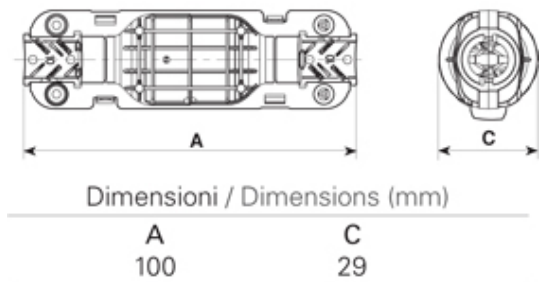

**5650/////221**

Paguro gel connector junction box black, 2 cable entry 6.5-12mm cable with 6 way terminal connection

**SPECIFICATION**

<b>Cable Entries</b>	2
<b>Number of Poles</b>	6
<b>Terminal Type</b>	Screw - wp
<b>Body Material</b>	Nylon PA66-V0
<b>Colour</b>	Black
<b>IP Rating</b>	68
<b>Max Conductor Size (Sq mm)</b>	0.5
<b>Max Current (A)</b>	6
<b>Max Voltage (V)</b>	24
<b>Minimum Temp Rating °C</b>	-30
<b>Max Temp Rating °C</b>	130
<b>Minimum Cable Diameter (mm)</b>	6.5
<b>Maximum Cable Diameter (mm)</b>	12
<b>Depth (mm)</b>	29
<b>Fixing System</b>	Cable
<b>Gel Material</b>	Sealing bi-component syliconic gel
<b>Length (mm)</b>	10
<b>Width (mm)</b>	29