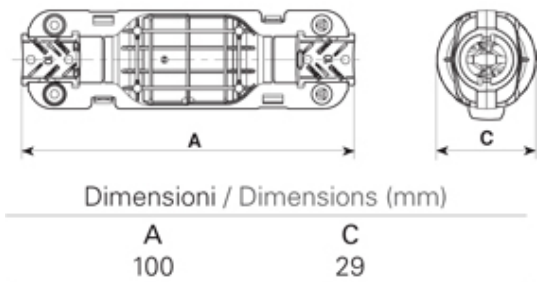

5650/////221

Paguro gel connector junction box black, 2 cable entry 6.5-12mm cable with 6 way terminal connection

SPECIFICATION

Cable Entries	2
Number of Poles	6
Terminal Type	Screw - wp
Body Material	Nylon PA66-V0
Colour	Black
IP Rating	68
Max Conductor Size (Sq mm)	0.5
Max Current (A)	6
Max Voltage (V)	24
Minimum Temp Rating °C	-30
Max Temp Rating °C	130
Minimum Cable Diameter (mm)	6.5
Maximum Cable Diameter (mm)	12
Depth (mm)	29
Fixing System	Cable
Gel Material	Sealing bi-component syliconic gel
Length (mm)	10
Width (mm)	29