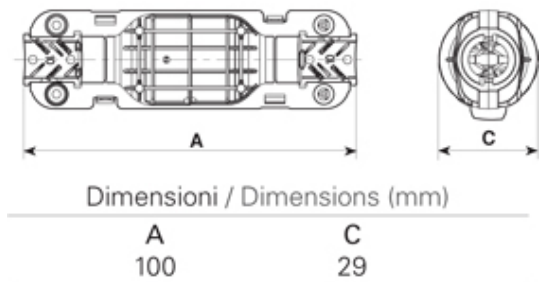

5650/////221

Paguro gel connector junction box black, 2 cable entry 6.5-12mm cable with 6 way terminal connection

SPECIFICATION

Cable Entries	2
Number of Poles	6
Terminal Type	Screw - wp
Body Material	Nylon PA66-V0
Colour	Black
IP Rating	68
Max Conductor Size (Sq mm)	0.5
Max Current (A)	6
Max Voltage (V)	24
Minimum Temp Rating °C	-30
Max Temp Rating °C	130
Minimum Cable Diameter (mm)	6.5
Maximum Cable Diameter (mm)	12
Depth (mm)	29
Fixing System	Cable
Gel Material	Sealing bi-component syliconic gel
Length (mm)	10
Width (mm)	29