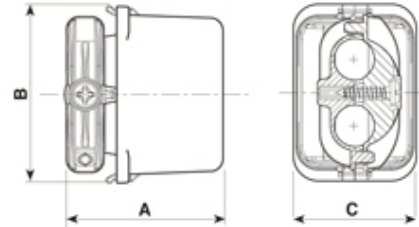

### 5633/6///86

Minature Paguro gel connector junction box grey, 2 cable entry 8-10mm with 4 pole terminal block

Dimensioni / Dimensions (mm)

A	B	C
38	42,5	29,5

#### SPECIFICATION

Cable Entries	2
Number of Poles	4
Terminal Type	Screw - wp
Body Material	Nylon PA66-RV
Colour	Grey
IP Rating	68
Max Conductor Size (Sq mm)	2.5
Max Current (A)	16
Max Voltage (V)	250
Minimum Temp Rating °C	-30
Max Temp Rating °C	130
Minimum Cable Diameter (mm)	8
Maximum Cable Diameter (mm)	10
Depth (mm)	(c) 29.5
Fixing System	Cable
Gel Material	Sealing bi-component syliconic gel
Length (mm)	(A) 38
Width (mm)	(B) 42.5