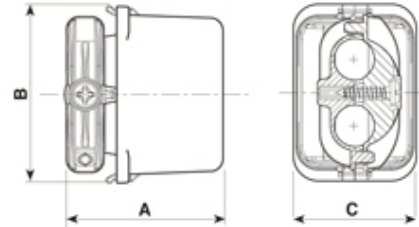

5633/6///86

Minature Paguro gel connector junction box grey, 2 cable entry 8-10mm with 4 pole terminal block

Dimensioni / Dimensions (mm)

A	B	C
38	42,5	29,5

SPECIFICATION

Cable Entries	2
Number of Poles	4
Terminal Type	Screw - wp
Body Material	Nylon PA66-RV
Colour	Grey
IP Rating	68
Max Conductor Size (Sq mm)	2.5
Max Current (A)	16
Max Voltage (V)	250
Minimum Temp Rating °C	-30
Max Temp Rating °C	130
Minimum Cable Diameter (mm)	8
Maximum Cable Diameter (mm)	10
Depth (mm)	(c) 29.5
Fixing System	Cable
Gel Material	Sealing bi-component syliconic gel
Length (mm)	(A) 38
Width (mm)	(B) 42.5