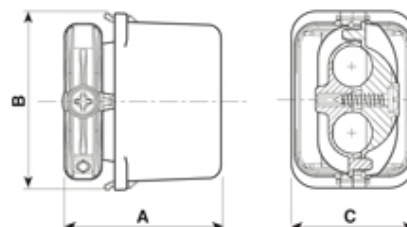

5633/6///86

Minature Paguro gel connector junction box grey, 2 cable entry 8-10mm with 4 pole terminal block

Dimensioni / Dimensions (mm)

A	B	C
38	42,5	29,5

SPECIFICATION

Cable Entries	2
Number of Poles	4
Terminal Type	Screw - wp
Body Material	Nylon PA66-RV
Colour	Grey
IP Rating	68
Max Conductor Size (Sq mm)	2.5
Max Current (A)	16
Max Voltage (V)	250
Minimum Temp Rating °C	-30
Max Temp Rating °C	130
Minimum Cable Diameter (mm)	8
Maximum Cable Diameter (mm)	10
Depth (mm)	(c) 29.5
Fixing System	Cable
Gel Material	Sealing bi-component syliconic gel
Length (mm)	(A) 38
Width (mm)	(B) 42.5