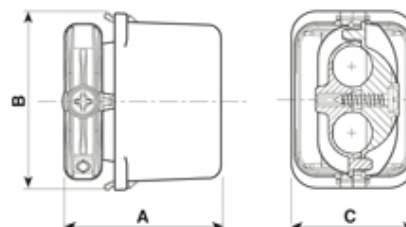

5633/////86

Minature Paguro gel connector junction box grey, 2 cable entry 8-10mm with 3 pole terminal block

Dimensioni / Dimensions (mm)

| A | B | C |
|----|------|------|
| 38 | 42,5 | 29,5 |

SPECIFICATION

| | |
|-----------------------------|------------------------------------|
| Cable Entries | 2 |
| Number of Poles | 3 |
| Terminal Type | Screw - wp |
| Body Material | Nylon PA66-RV |
| Colour | Grey |
| IP Rating | 68 |
| Max Conductor Size (Sq mm) | 2.5 |
| Max Current (A) | 16 |
| Max Voltage (V) | 250 |
| Minimum Temp Rating °C | -30 |
| Max Temp Rating °C | 130 |
| Minimum Cable Diameter (mm) | 8 |
| Maximum Cable Diameter (mm) | 10 |
| Depth (mm) | (c) 29.5 |
| Fixing System | Cable |
| Gel Material | Sealing bi-component syliconic gel |
| Length (mm) | (A) 38 |
| Width (mm) | (B) 42.5 |