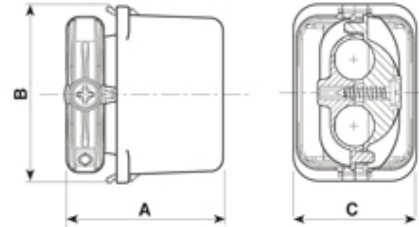

5633/////86

Minature Paguro gel connector junction box grey, 2 cable entry 8-10mm with 3 pole terminal block

Dimensioni / Dimensions (mm)

A	B	C
38	42,5	29,5

SPECIFICATION

Cable Entries	2
Number of Poles	3
Terminal Type	Screw - wp
Body Material	Nylon PA66-RV
Colour	Grey
IP Rating	68
Max Conductor Size (Sq mm)	2.5
Max Current (A)	16
Max Voltage (V)	250
Minimum Temp Rating °C	-30
Max Temp Rating °C	130
Minimum Cable Diameter (mm)	8
Maximum Cable Diameter (mm)	10
Depth (mm)	(c) 29.5
Fixing System	Cable
Gel Material	Sealing bi-component syliconic gel
Length (mm)	(A) 38
Width (mm)	(B) 42.5