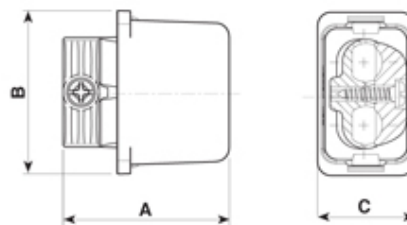

**5630/////26**

Minature Paguro gel connector junction box black, 2 cable entry 6-8mm with 2 pole terminal block

Dimensioni / Dimensions (mm)

A	B	C
37	36,5	22

**SPECIFICATION**

Cable Entries	2
Number of Poles	2
Terminal Type	Screw - wp
Body Material	Nylon PA66-RV
Colour	Black
IP Rating	68
Max Conductor Size (Sq mm)	2.5
Max Current (A)	16
Max Voltage (V)	250
Minimum Temp Rating °C	-30
Max Temp Rating °C	130
Minimum Cable Diameter (mm)	6
Maximum Cable Diameter (mm)	8
Depth (mm)	(B) 36.5
Fixing System	Cable
Gel Material	Sealing bi-component syliconic gel
Length (mm)	(A) 37
Width (mm)	(c) 22