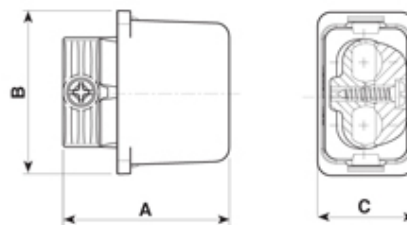

## 5630/////26

Minature Paguro gel connector junction box black, 2 cable entry 6-8mm with 2 pole terminal block

Dimensioni / Dimensions (mm)

A	B	C
37	36,5	22

### SPECIFICATION

Cable Entries	2
Number of Poles	2
Terminal Type	Screw - wp
Body Material	Nylon PA66-RV
Colour	Black
IP Rating	68
Max Conductor Size (Sq mm)	2.5
Max Current (A)	16
Max Voltage (V)	250
Minimum Temp Rating °C	-30
Max Temp Rating °C	130
Minimum Cable Diameter (mm)	6
Maximum Cable Diameter (mm)	8
Depth (mm)	(B) 36.5
Fixing System	Cable
Gel Material	Sealing bi-component syliconic gel
Length (mm)	(A) 37
Width (mm)	(c) 22