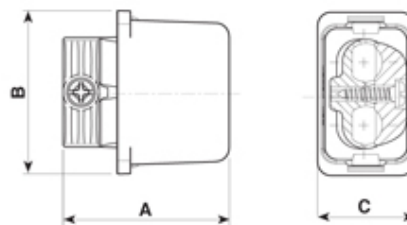

5630/////26

Minature Paguro gel connector junction box black, 2 cable entry 6-8mm with 2 pole terminal block

Dimensioni / Dimensions (mm)

A	B	C
37	36,5	22

SPECIFICATION

Cable Entries	2
Number of Poles	2
Terminal Type	Screw - wp
Body Material	Nylon PA66-RV
Colour	Black
IP Rating	68
Max Conductor Size (Sq mm)	2.5
Max Current (A)	16
Max Voltage (V)	250
Minimum Temp Rating °C	-30
Max Temp Rating °C	130
Minimum Cable Diameter (mm)	6
Maximum Cable Diameter (mm)	8
Depth (mm)	(B) 36.5
Fixing System	Cable
Gel Material	Sealing bi-component syliconic gel
Length (mm)	(A) 37
Width (mm)	(c) 22