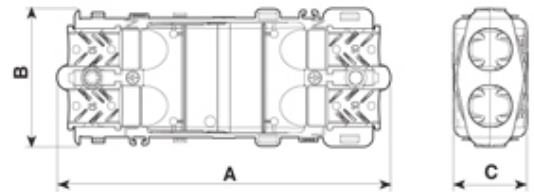

## 5625/4151121

Paguro gel connector junction box orange, 4 cable entry 6.5-12mm cable with 4 pole terminal block

Dimensioni / Dimensions (mm)

A	B	C
105	44	24

Max volume interno disponibile ~ 14,26cm<sup>3</sup>

Max internal room available ~ 14.26cm<sup>3</sup>

### SPECIFICATION

Cable Entries	4
Number of Poles	4
Terminal Type	Screw - wp
Body Material	Nylon PA66-RV V0
Colour	Orange
IP Rating	68
Max Conductor Size (Sq mm)	2.5
Max Current (A)	16
Max Voltage (V)	250
Minimum Temp Rating °C	-30
Max Temp Rating °C	130
Minimum Cable Diameter (mm)	6.5
Maximum Cable Diameter (mm)	12
Depth (mm)	24
Fixing System	Cable
Gel Material	Sealing bi-component syliconic gel
Length (mm)	105
Width (mm)	44