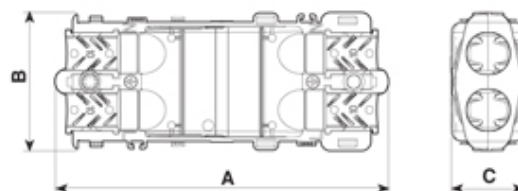

**5625/4151121**

Paguro gel connector junction box orange, 4 cable entry 6.5-12mm cable with 4 pole terminal block

Dimensioni / Dimensions (mm)

A	B	C
105	44	24

 Max volume interno disponibile ~ 14,26cm<sup>3</sup>

 Max internal room available ~ 14.26cm<sup>3</sup>
**SPECIFICATION**

Cable Entries	4
Number of Poles	4
Terminal Type	Screw - wp
Body Material	Nylon PA66-RV V0
Colour	Orange
IP Rating	68
Max Conductor Size (Sq mm)	2.5
Max Current (A)	16
Max Voltage (V)	250
Minimum Temp Rating °C	-30
Max Temp Rating °C	130
Minimum Cable Diameter (mm)	6.5
Maximum Cable Diameter (mm)	12
Depth (mm)	24
Fixing System	Cable
Gel Material	Sealing bi-component syliconic gel
Length (mm)	105
Width (mm)	44