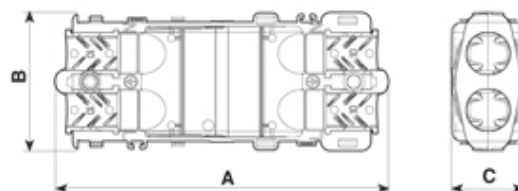

## 5625////1121

Paguro gel connector junction box black, 4 cable entry 6.5-12mm cable with 3 pole terminal block

Dimensioni / Dimensions (mm)

A	B	C
105	44	24

Max volume interno disponibile ~ 14,26cm<sup>3</sup>

Max internal room available ~ 14.26cm<sup>3</sup>

### SPECIFICATION

Cable Entries	4
Number of Poles	3
Terminal Type	Screw - wp
Body Material	Nylon PA66-RV V0
Colour	Black
IP Rating	68
Max Conductor Size (Sq mm)	4
Max Current (A)	16
Max Voltage (V)	250
Minimum Temp Rating °C	-30
Max Temp Rating °C	130
Minimum Cable Diameter (mm)	6.5
Maximum Cable Diameter (mm)	12
Depth (mm)	24
Fixing System	Cable
Gel Material	Sealing bi-component syliconic gel
Length (mm)	105
Width (mm)	44