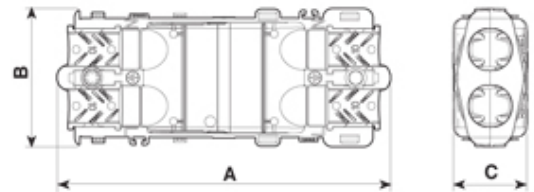

## 5625////1121

Paguro gel connector junction box black, 4 cable entry 6.5-12mm cable with 3 pole terminal block

Dimensioni / Dimensions (mm)

A	B	C
105	44	24

Max volume interno disponibile ~ 14,26cm<sup>3</sup>

Max internal room available ~ 14.26cm<sup>3</sup>

### SPECIFICATION

Cable Entries	4
Number of Poles	3
Terminal Type	Screw - wp
Body Material	Nylon PA66-RV V0
Colour	Black
IP Rating	68
Max Conductor Size (Sq mm)	4
Max Current (A)	16
Max Voltage (V)	250
Minimum Temp Rating °C	-30
Max Temp Rating °C	130
Minimum Cable Diameter (mm)	6.5
Maximum Cable Diameter (mm)	12
Depth (mm)	24
Fixing System	Cable
Gel Material	Sealing bi-component syliconic gel
Length (mm)	105
Width (mm)	44