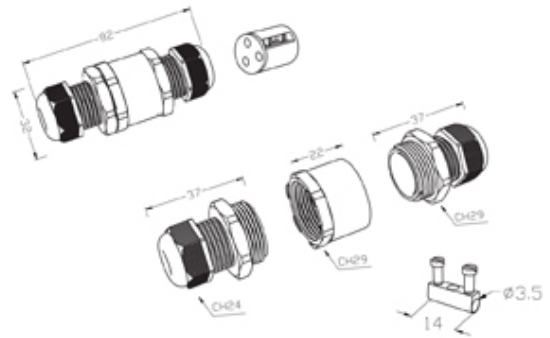

TeeTube

Range: Weatherproof/Waterproof Connectors

Order Code: CWP-TIZ-BBW-N02 (THB.390.A3B)

DESCRIPTION

TeeTube Mini 2 Pole Screw - wp 7mm to 13.5mm, 2.5 mm max conductor size IP68 24A 450V 2 cable entries

WEATHERPROOF/WATERPROOF CONNECTORS FEATURES

- Tough, robust construction with large cable range acceptance
- Straight through, T splitter and Y splitter versions available
- Dual terminal versions available for easy fitting and looping of conductors (2+2 and 3+3 poles)
- Temperature rating of -40°C to +125°C

Features may vary by product throughout the range.

Subject to technical modification without notice.

Typographical and other errors do not justify claim for damages.

SPECIFICATION

Type	Joint connector (re-usable/re-accessible)
Colour	Black
Length (mm)	82
Width (mm)	32
Cable Entries	2
Max Current (A)	24
Max Voltage (V)	450
Number of Poles	2
Min Conductor Size (Sq mm)	0.25
Max Conductor Size (Sq mm)	2.5
Minimum Cable Diameter (mm)	7
Maximum Cable Diameter (mm)	13.5
IP Rating	68
Min Temperature Rating °C	-40
Max Temperature Rating °C	125
Temperature "T" Rating	T85
Body Material	PA66 / TPE
Corrosion Resistance	Salt mist, 1.000 ore, 5% salt solutions, 35Å°C EN60068-2-11:2000, Test Ka (168h)
Fixing System	Cable
Terminal Type	Screw with push-wire clamp (M3 - max. 0.5 Nm)