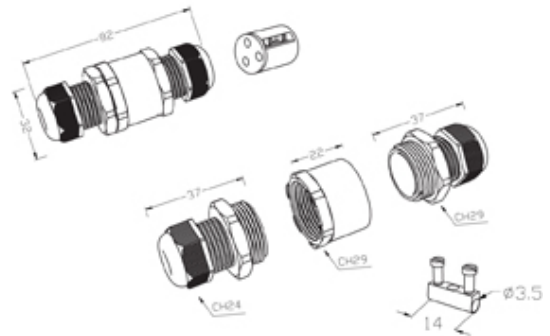

TeeTube

Range: Weatherproof/Waterproof Connectors

Order Code: CWP-TIZ-BBW-003 (THB.390.A3A)

DESCRIPTION

TeeTube Mini 3 Pole Screw - wp 7mm to 13.5mm, 2.5 mm max conductor size IP68 24A 450V 2 cable entries

WEATHERPROOF/WATERPROOF CONNECTORS FEATURES

- Tough, robust construction with large cable range acceptance
- Straight through, T splitter and Y splitter versions available
- Dual terminal versions available for easy fitting and looping of conductors (2+2 and 3+3 poles)
- Temperature rating of -40°C to +125°C

Features may vary by product throughout the range.

Subject to technical modification without notice.

Typographical and other errors do not justify claim for damages.

SPECIFICATION

Type	Joint connector (re-usable/re-accessible)
Colour	Black
Length (mm)	82
Width (mm)	32
Cable Entries	2
Max Current (A)	24
Max Voltage (V)	450
Number of Poles	3
Min Conductor Size (Sq mm)	0.25
Max Conductor Size (Sq mm)	2.5
Minimum Cable Diameter (mm)	7
Maximum Cable Diameter (mm)	13.5
IP Rating	68
Min Temperature Rating °C	-40
Max Temperature Rating °C	125
Temperature "T" Rating	T85
Body Material	PA66 GF UL94 V0 GWT 960Â°C
Corrosion Resistance	Salt mist, 1.000 ore, 5% salt solutions, 35Â°C EN60068-2-11:2000, Test Ka (168h)
Fixing System	Cable
Terminal Type	Screw with push-wire clamp (M3 - max. 0.5 Nm)