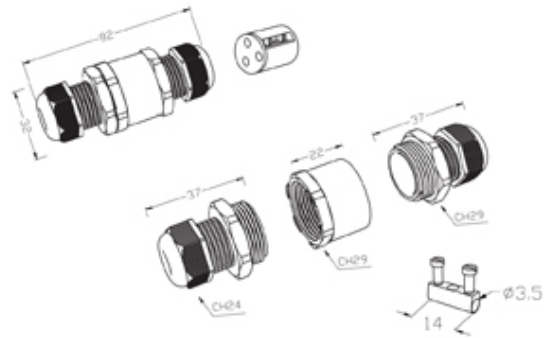

TeeTube

Range: Weatherproof/Waterproof Connectors

Order Code: CWP-TIZ-BDS-N02 (THB.390.A1B)

DESCRIPTION

TeeTube Mini 2 Pole Screw - end barrier contact 7mm to 13.5mm, 4 mm max conductor size IP68 32A 450V 2 cable entries

WEATHERPROOF/WATERPROOF CONNECTORS FEATURES

- Tough, robust construction with large cable range acceptance
- Straight through, T splitter and Y splitter versions available
- Dual terminal versions available for easy fitting and looping of conductors (2+2 and 3+3 poles)
- Temperature rating of -40°C to +125°C

Features may vary by product throughout the range.

Subject to technical modification without notice.

Typographical and other errors do not justify claim for damages.

SPECIFICATION

Type	Joint connector (re-usable/re-accessible)
Colour	Black
Length (mm)	82
Width (mm)	32
Cable Entries	2
Max Current (A)	32
Max Voltage (V)	450
Number of Poles	2
Min Conductor Size (Sq mm)	0.5
Max Conductor Size (Sq mm)	4
Minimum Cable Diameter (mm)	7
Maximum Cable Diameter (mm)	13.5
IP Rating	68
Min Temperature Rating °C	-40
Max Temperature Rating °C	125
Temperature "T" Rating	T85
Body Material	PA66 GF UL94 V0 GWT 960Â°C
Corrosion Resistance	Salt mist, 1.000 ore, 5% salt solutions, 35Â°C EN60068-2-11:2000, Test Ka (168h)
Fixing System	Cable
Terminal Type	screw (M3 - max. 0.5 Nm)