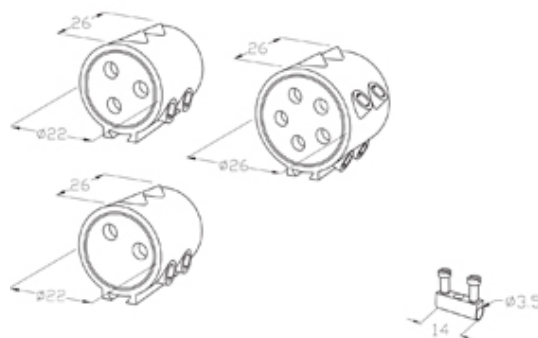

## Range: Weatherproof/Waterproof Connectors

Order Code: CWP-ACS-32A-2X02N (THB.021.C1A)

### DESCRIPTION

2 Pole compact TeeDrum end barrier contact terminal

## SPECIFICATION

Number of Poles	2
Max Conductor Size (Sq mm)	4
IP Rating	20
Min Temperature Rating °C	-40
Max Temperature Rating °C	125
Temperature "T" Rating	T125
Body Material	PA66
Terminal Type	Screw - end barrier contact