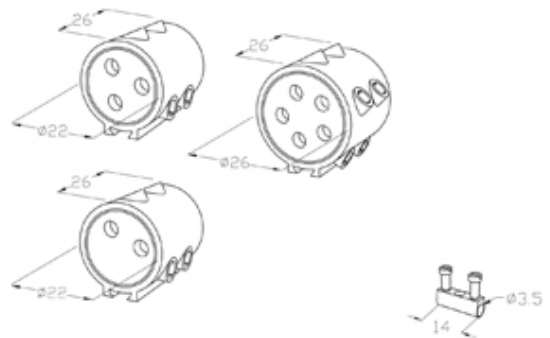

TeeDrum

Range: Weatherproof/Waterproof Connectors

Order Code: CWP-ACS-32A-2X030 (THB.021.A1A)

DESCRIPTION

3 Pole compact TeeDrum end barrier contact terminal

WEATHERPROOF/WATERPROOF CONNECTORS FEATURES

- The TeeDrum solution can be used as a stand alone connectors or installed in teetube
- TeeDrum solutions have been designed to guarantee safety and reliability of the connections
- The combination of the TeeDrum & teetube solution offers protection up to IP68
- TH021 is finger safe

Features may vary by product throughout the range.

Subject to technical modification without notice.

Typographical and other errors do not justify claim for damages.

SPECIFICATION

Max Current (A)	32
Max Voltage (V)	450
Number of Poles	3
Max Conductor Size (Sq mm)	4
IP Rating	20
Min Temperature Rating °C	-40
Max Temperature Rating °C	125
Temperature "T" Rating	T125
Body Material	PA66
Terminal Type	Screw - end barrier contact