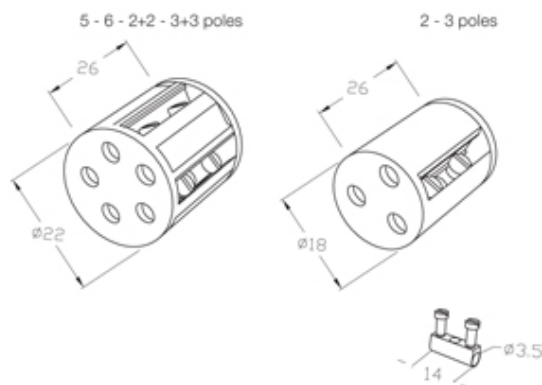

## Range: Weatherproof/Waterproof Connectors

Order Code: THB.020.A1A

### DESCRIPTION

3 Pole TeeDrum end barrier contact

## SPECIFICATION

Max Current (A)	32
Max Voltage (V)	450
Number of Poles	3
Max Conductor Size (Sq mm)	4
Min Temperature Rating °C	-40
Max Temperature Rating °C	125
Temperature "T" Rating	T125
Body Material	PA66
Terminal Type	Screw - end barrier contact