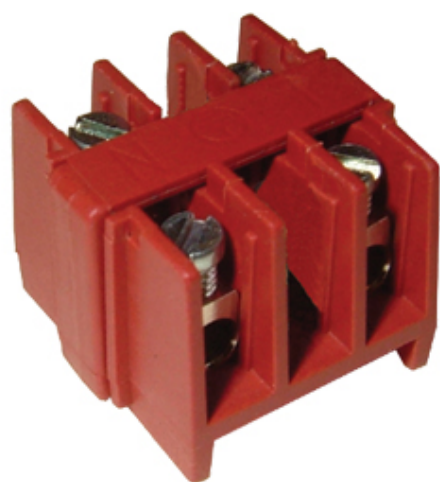

TeeBlock

Range: Weatherproof/Waterproof Connectors

Order Code: CWP-ALS-32A-2X02N (THB.026.C1A)

DESCRIPTION

2 Pole TeeBlock standard terminal 32A 450V

WEATHERPROOF/WATERPROOF CONNECTORS FEATURES

- Unique T style connector TH029 saves installation time and effort
- Range includes insulation piercing options
- Large conductor size capability with rising clamp fitting of TH027 enables easier installation
- The 3 and 5 pole options of TH026 gives flexibility of configuration when used with the Teebox
- TH032, 4+4 terminals colour for LED applications

Features may vary by product throughout the range.

Subject to technical modification without notice.

Typographical and other errors do not justify claim for damages.

SPECIFICATION

Max Current (A)	32
Max Voltage (V)	450
Number of Poles	2
Max Conductor Size (Sq mm)	4
Min Temperature Rating °C	-40
Max Temperature Rating °C	125
Temperature "T" Rating	T125
Body Material	PA66
Terminal Type	Standard