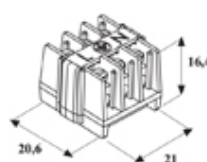

TeeBlock

Range: Weatherproof/Waterproof Connectors

Order Code: CWP-ALS-32A-2X02N (THB.026.C1A)

DESCRIPTION

2 Pole TeeBlock standard terminal 32A 450V

WEATHERPROOF/WATERPROOF CONNECTORS FEATURES

- Unique T style connector TH029 saves installation time and effort
- Range includes insulation piercing options
- Large conductor size capability with rising clamp fitting of TH027 enables easier installation
- The 3 and 5 pole options of TH026 gives flexibility of configuration when used with the Teebox
- TH032, 4+4 terminals colour for LED applications

Features may vary by product throughout the range.

Subject to technical modification without notice.

Typographical and other errors do not justify claim for damages.

SPECIFICATION

Max Current (A)	32
Max Voltage (V)	450
Number of Poles	2
Max Conductor Size (Sq mm)	4
Min Temperature Rating °C	-40
Max Temperature Rating °C	125
Temperature "T" Rating	T125
Body Material	PA66
Terminal Type	Standard