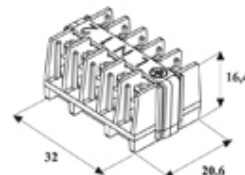

TeeBlock

Range: Weatherproof/Waterproof Connectors

Order Code: CWP-ALS-32A-2X02N (THB.026.C1A)

DESCRIPTION

2 Pole TeeBlock standard terminal 32A 450V

WEATHERPROOF/WATERPROOF CONNECTORS FEATURES

- Unique T style connector TH029 saves installation time and effort
- Range includes insulation piercing options
- Large conductor size capability with rising clamp fitting of TH027 enables easier installation
- The 3 and 5 pole options of TH026 gives flexibility of configuration when used with the Teebox
- TH032, 4+4 terminals colour for LED applications

Features may vary by product throughout the range.

Subject to technical modification without notice.

Typographical and other errors do not justify claim for damages.

SPECIFICATION

Max Current (A)	32
Max Voltage (V)	450
Number of Poles	2
Max Conductor Size (Sq mm)	4
Min Temperature Rating °C	-40
Max Temperature Rating °C	125
Temperature "T" Rating	T125
Body Material	PA66
Terminal Type	Standard