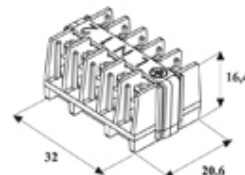

## Range: Weatherproof/Waterproof Connectors

Order Code: CWP-ALW-24A-2X030 (THB.026.B2A)

### DESCRIPTION

3 Pole TeeBlock screw- wp terminal 24A 450V

## SPECIFICATION

Max Current (A)	24
Max Voltage (V)	450
Number of Poles	3
Max Conductor Size (Sq mm)	2.5
Min Temperature Rating °C	-40
Max Temperature Rating °C	125
Temperature "T" Rating	T125
Body Material	PA66
Terminal Type	Screw - wp