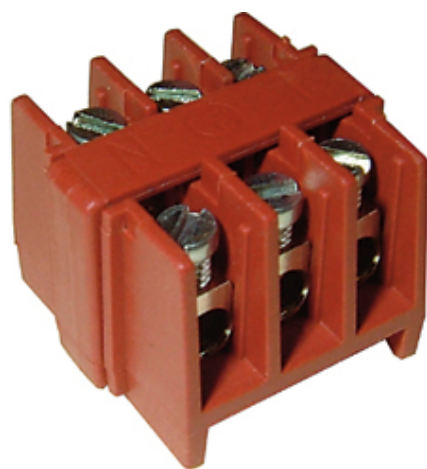

## Range: Weatherproof/Waterproof Connectors

Order Code: CWP-ALW-24A-2X030 (THB.026.B2A)

### DESCRIPTION

3 Pole TeeBlock screw- wp terminal 24A 450V

### WEATHERPROOF/WATERPROOF CONNECTORS FEATURES

- Unique T style connector TH029 saves installation time and effort
- Range includes insulation piercing options
- Large conductor size capability with rising clamp fitting of TH027 enables easier installation
- The 3 and 5 pole options of TH026 gives flexibility of configuration when used with the Teebox
- TH032, 4+4 terminals colour for LED applications