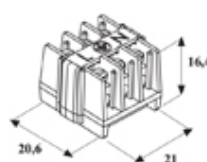

### DESCRIPTION

3 Pole TeeBlock screw- wp terminal 24A 450V

## SPECIFICATION

Max Current (A)	24
Max Voltage (V)	450
Number of Poles	3
Max Conductor Size (Sq mm)	2.5
Min Temperature Rating °C	-40
Max Temperature Rating °C	125
Temperature "T" Rating	T125
Body Material	PA66
Terminal Type	Screw - wp