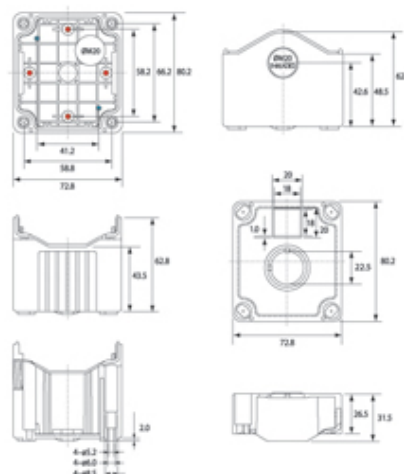

# Rectangular Enclosures/Junction Boxes

## Range: Enclosures

Order Code: EJB-CSA-08-08-08-BB (DE01D-A-BB-1)

Product Image  
Not Available

### DESCRIPTION

Size 1, deep base ABS material black lid black base with 1 hole

### ENCLOSURES FEATURES

- Complete with M20 cable knockouts
- 4 sizes available in Standard and deep base
- Also available in ABS-UL94
- Unique snap-on DIN rail and flange brackets available
- Suitable for mounting control switches or enclosing printed circuit boards
- Captive plastic screws in lid