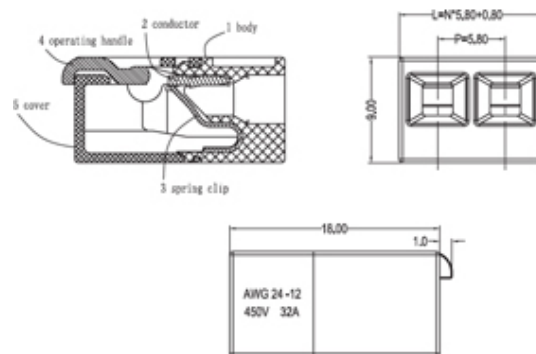

## Range: Emech Terminals/Accessories

Order Code: OOB-UTL-HYKL 05 (HYKL-05)

### DESCRIPTION

1 Pole 5 Way Kwik Lever connector with lever-spring clamp action for junction boxes

### EMECH TERMINALS/ACCESSORIES FEATURES

- Lever-spring clamp action for junction boxes
- Can be used for stranded cable as well as solid due to the lever-spring clamp action
- Transparent housing supports easy visual inspection
- Convenient, Time saving, Efficient, Safe and reliable
- Test Ports to confirm connections

## SPECIFICATION

<b>Number of Poles</b>	1 Pole 5 Way
<b>Colour</b>	Transparent with Orange Levers
<b>Max Conductor Size (Sq mm)</b>	4
<b>Min Conductor Size AWG</b>	24
<b>Max Conductor Size AWG</b>	12
<b>Max Current (A)</b>	32
<b>Max Voltage (V)</b>	450
<b>Pitch (mm)</b>	5.8
<b>Height (mm)</b>	9
<b>Width (mm)</b>	18
<b>Length (mm)</b>	24
<b>Comments</b>	Can be used for stranded cable as well as solid due to the lever-spring clamp action