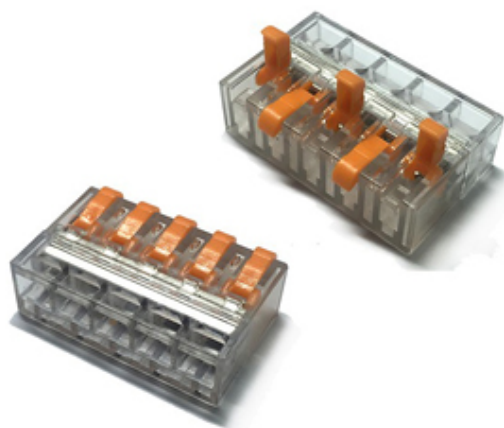

## Range: Emech Terminals/Accessories

Order Code: OOB-UTL-HYKL 05 (HYKL-05)

### DESCRIPTION

1 Pole 5 Way Kwik Lever connector with lever-spring clamp action for junction boxes

### EMECH TERMINALS/ACCESSORIES FEATURES

- Lever-spring clamp action for junction boxes
- Can be used for stranded cable as well as solid due to the lever-spring clamp action
- Transparent housing supports easy visual inspection
- Convenient, Time saving, Efficient, Safe and reliable
- Test Ports to confirm connections

## SPECIFICATION

<b>Number of Poles</b>	1 Pole 5 Way
<b>Colour</b>	Transparent with Orange Levers
<b>Max Conductor Size (Sq mm)</b>	4
<b>Min Conductor Size AWG</b>	24
<b>Max Conductor Size AWG</b>	12
<b>Max Current (A)</b>	32
<b>Max Voltage (V)</b>	450
<b>Pitch (mm)</b>	5.8
<b>Height (mm)</b>	9
<b>Width (mm)</b>	18
<b>Length (mm)</b>	24
<b>Comments</b>	Can be used for stranded cable as well as solid due to the lever-spring clamp action