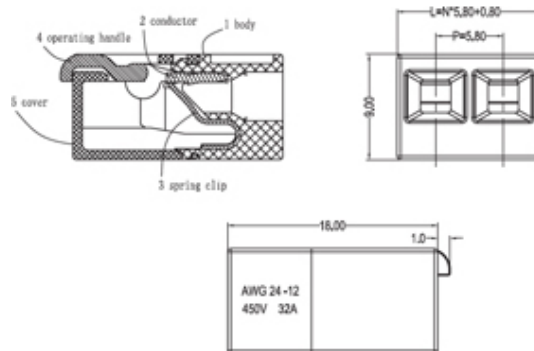

Kwik Lever Connectors

Range: Emech Terminals/Accessories

Order Code: OOB-UTL-HYKL 03 (HYKL-03)

DESCRIPTION

1 Pole 3 Way Kwik Lever connector with lever-spring clamp action for junction boxes

EMECH TERMINALS/ACCESSORIES FEATURES

- Lever-spring clamp action for junction boxes
- Can be used for stranded cable as well as solid due to the lever-spring clamp action
- Transparent housing supports easy visual inspection
- Convenient, Time saving, Efficient, Safe and reliable
- Test Ports to confirm connections

Subject to technical modification without notice.

Typographical and other errors do not justify claim for damages.

SPECIFICATION

Number of Poles	1 Pole 3 Way
Colour	Transparent with Orange Levers
Max Conductor Size (Sq mm)	4
Min Conductor Size AWG	24
Max Conductor Size AWG	12
Max Current (A)	32
Max Voltage (V)	450
Pitch (mm)	5.8
Height (mm)	9
Width (mm)	18
Length (mm)	18.2
Comments	Can be used for stranded cable as well as solid due to the lever-spring clamp action