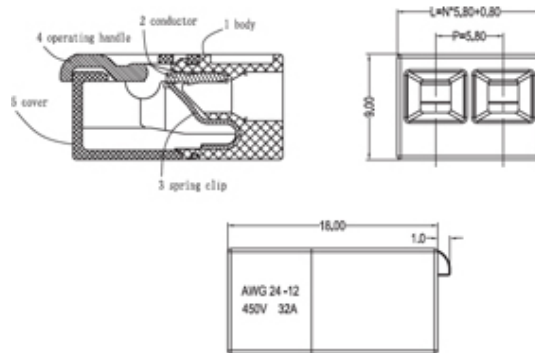

Kwik Lever Connectors

Range: Emech Terminals/Accessories

Order Code: OOB-UTL-HYKL 02 (HYKL-02)

DESCRIPTION

1 Pole 2 Way Kwik Lever connector with lever-spring clamp action for junction boxes

EMECH TERMINALS/ACCESSORIES FEATURES

- Lever-spring clamp action for junction boxes
- Can be used for stranded cable as well as solid due to the lever-spring clamp action
- Transparent housing supports easy visual inspection
- Convenient, Time saving, Efficient, Safe and reliable
- Test Ports to confirm connections

Subject to technical modification without notice.

Typographical and other errors do not justify claim for damages.

SPECIFICATION

Number of Poles	1 Pole 2 Way
Colour	Transparent with Orange Levers
Max Conductor Size (Sq mm)	4
Min Conductor Size AWG	24
Max Conductor Size AWG	12
Max Current (A)	32
Max Voltage (V)	450
Pitch (mm)	5.8
Height (mm)	9
Width (mm)	18
Length (mm)	12.4
Comments	Can be used for stranded cable as well as solid due to the lever-spring clamp action