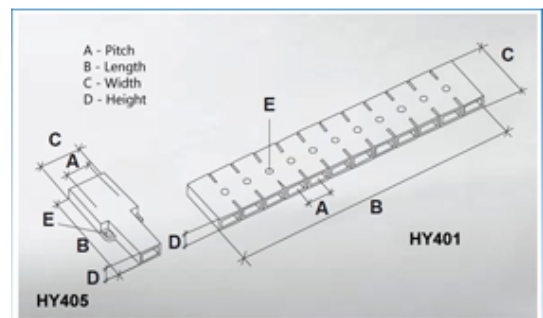

Tab to Tab Terminal Blocks

Range: Emech Terminals/Accessories

Order Code: HY401/11 L

DESCRIPTION

11 pole transparent Nylon tab to tab terminal block 23mm pitch

Subject to technical modification without notice.

Typographical and other errors do not justify claim for damages.

SPECIFICATION

Number of Poles	11
Tab Size (mm)	6.35x0.8
Terminal Material	Copper and nickel plated steel
Body Material	Nylon
Colour	Transparent
UL94 Rating	UL94V0
Pitch (mm)	23
Height (mm)	7.5
Width (mm)	50
Length (mm)	114