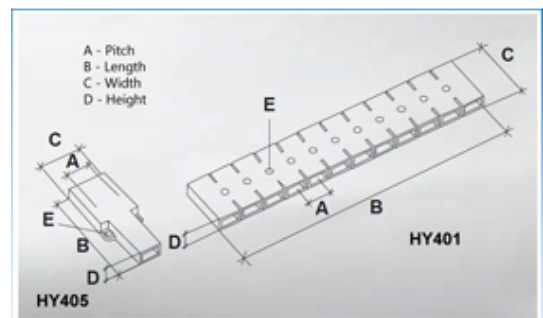

### DESCRIPTION

2 pole transparent PVC tab to tab terminal block 8.3mm pitch

*Subject to technical modification without notice.*

*Typographical and other errors do not justify claim for damages.*

## SPECIFICATION

Number of Poles	2
Tab Size (mm)	2.8x0.8
Terminal Material	Copper and nickel plated steel
Body Material	PVC
Colour	Transparent
UL94 Rating	UL94V0
Pitch (mm)	8.3
Height (mm)	6
Width (mm)	20
Length (mm)	18