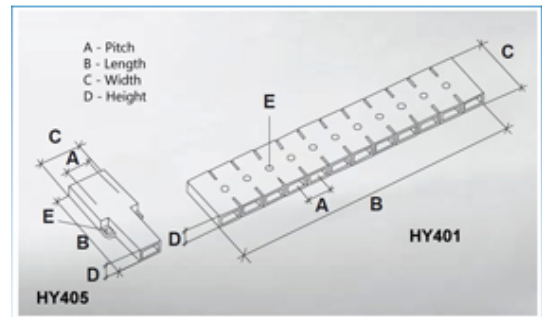

### DESCRIPTION

2 pole transparent PVC tab to tab terminal block 8.3mm pitch

*Subject to technical modification without notice.*

*Typographical and other errors do not justify claim for damages.*

## SPECIFICATION

Number of Poles	2
Tab Size (mm)	2.8x0.5
Terminal Material	Copper and nickel plated steel
Body Material	PVC
Colour	Transparent
UL94 Rating	UL94V0
Pitch (mm)	8.3
Height (mm)	6
Width (mm)	20
Length (mm)	18