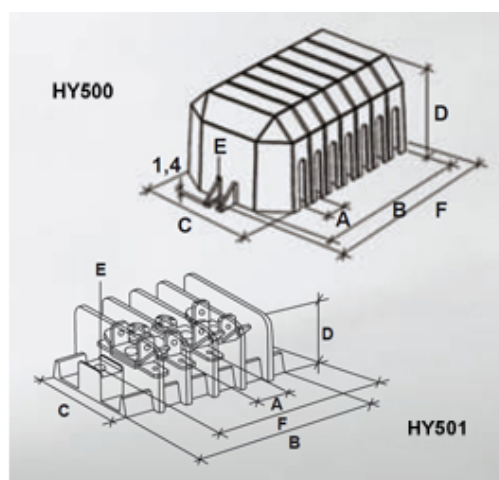

Accessories

Range: Emech Terminals/Accessories

Order Code: HY500/4 cover

DESCRIPTION

4 pole grey polyamide cover 11mm pitch

Subject to technical modification without notice.

Typographical and other errors do not justify claim for damages.

SPECIFICATION

Number of Poles	4
Body Material	Polyamide
Colour	Grey
UL94 Rating	UL94V1
Glow Wire Resistance Test Temp	GWT750Å°C in 2 sec (EN60695-2-11)
Pitch (mm)	11
Height (mm)	45
Width (mm)	63
Length (mm)	67