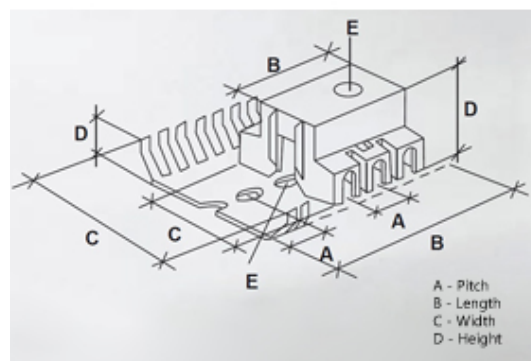

Accessories

Range: Emech Terminals/Accessories

Order Code: HY4510600

DESCRIPTION

Wireholder for HY431, HY432, HY433, HY434, HY200, HY232 and HY403

Subject to technical modification without notice.

Typographical and other errors do not justify claim for damages.

SPECIFICATION

| | |
|------------------------|--------|
| Number of Poles | 24 |
| Body Material | PLP V2 |
| Height (mm) | 12 |
| Width (mm) | 50 |
| Length (mm) | 235 |