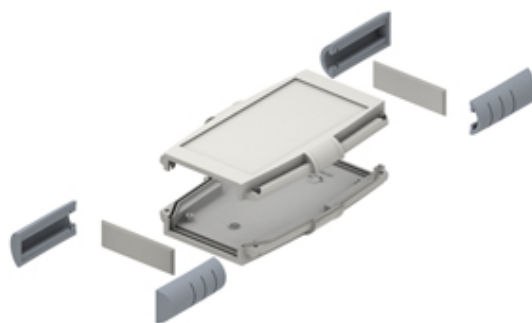

Accessories

Range: Enclosures

Order Code: 33133235

DESCRIPTION

Blue corner section

*Subject to technical modification without notice.
Typographical and other errors do not justify claim for damages.*

SPECIFICATION

Enclosure Material	Polypropylene covered with TPE non-slip material
Colour	Blue
Min Temperature Rating °C	0
Max Temperature Rating °C	85
Comments	Supplied in packs of 4 pcs. Suitable for Enclosure products 33133301, 33133302, 33133303, 33133304, 33133305, 33133306, 33133311, 33133312, 33133313, 33133314, 33133315 & 33133316