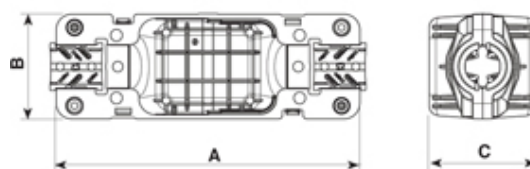

Gel Filled

Range: Weatherproof/Waterproof Connectors

Order Code: CGL-I4B-O03 (5660/4/2/221)

Dimensioni / Dimensions (mm)

A	B	C
120	40	41

Max volume interno disponibile ~ 25,92cm³

Max internal room available ~ 25.92cm³

DESCRIPTION

Paguro gel connector junction box black, 4 cable entry 7.5-16mm cable with 3 pole terminal block

WEATHERPROOF/WATERPROOF CONNECTORS FEATURES

- Patented memory Gel
- Can be rewired without renewal of internal Gel
- IP68 Protection as standard
- Supplied complete with connector
- Ideal for external connection applications
- The products can be buried without moisture ingress problems
- Up to 16 Amp current capability, depending on product

Features may vary by product throughout the range.

Subject to technical modification without notice.

Typographical and other errors do not justify claim for damages.

SPECIFICATION

Colour	Black
Length (mm)	138
Width (mm)	78
Depth (mm)	35
Cable Entries	4
Max Voltage (V)	250
Number of Poles	3
Max Conductor Size (Sq mm)	6
Minimum Cable Diameter (mm)	7.5
Maximum Cable Diameter (mm)	16
IP Rating	68
Fixing System	Cable
Gel Material	Sealing bi-component syliconic gel
Terminal Type	Screw - wp